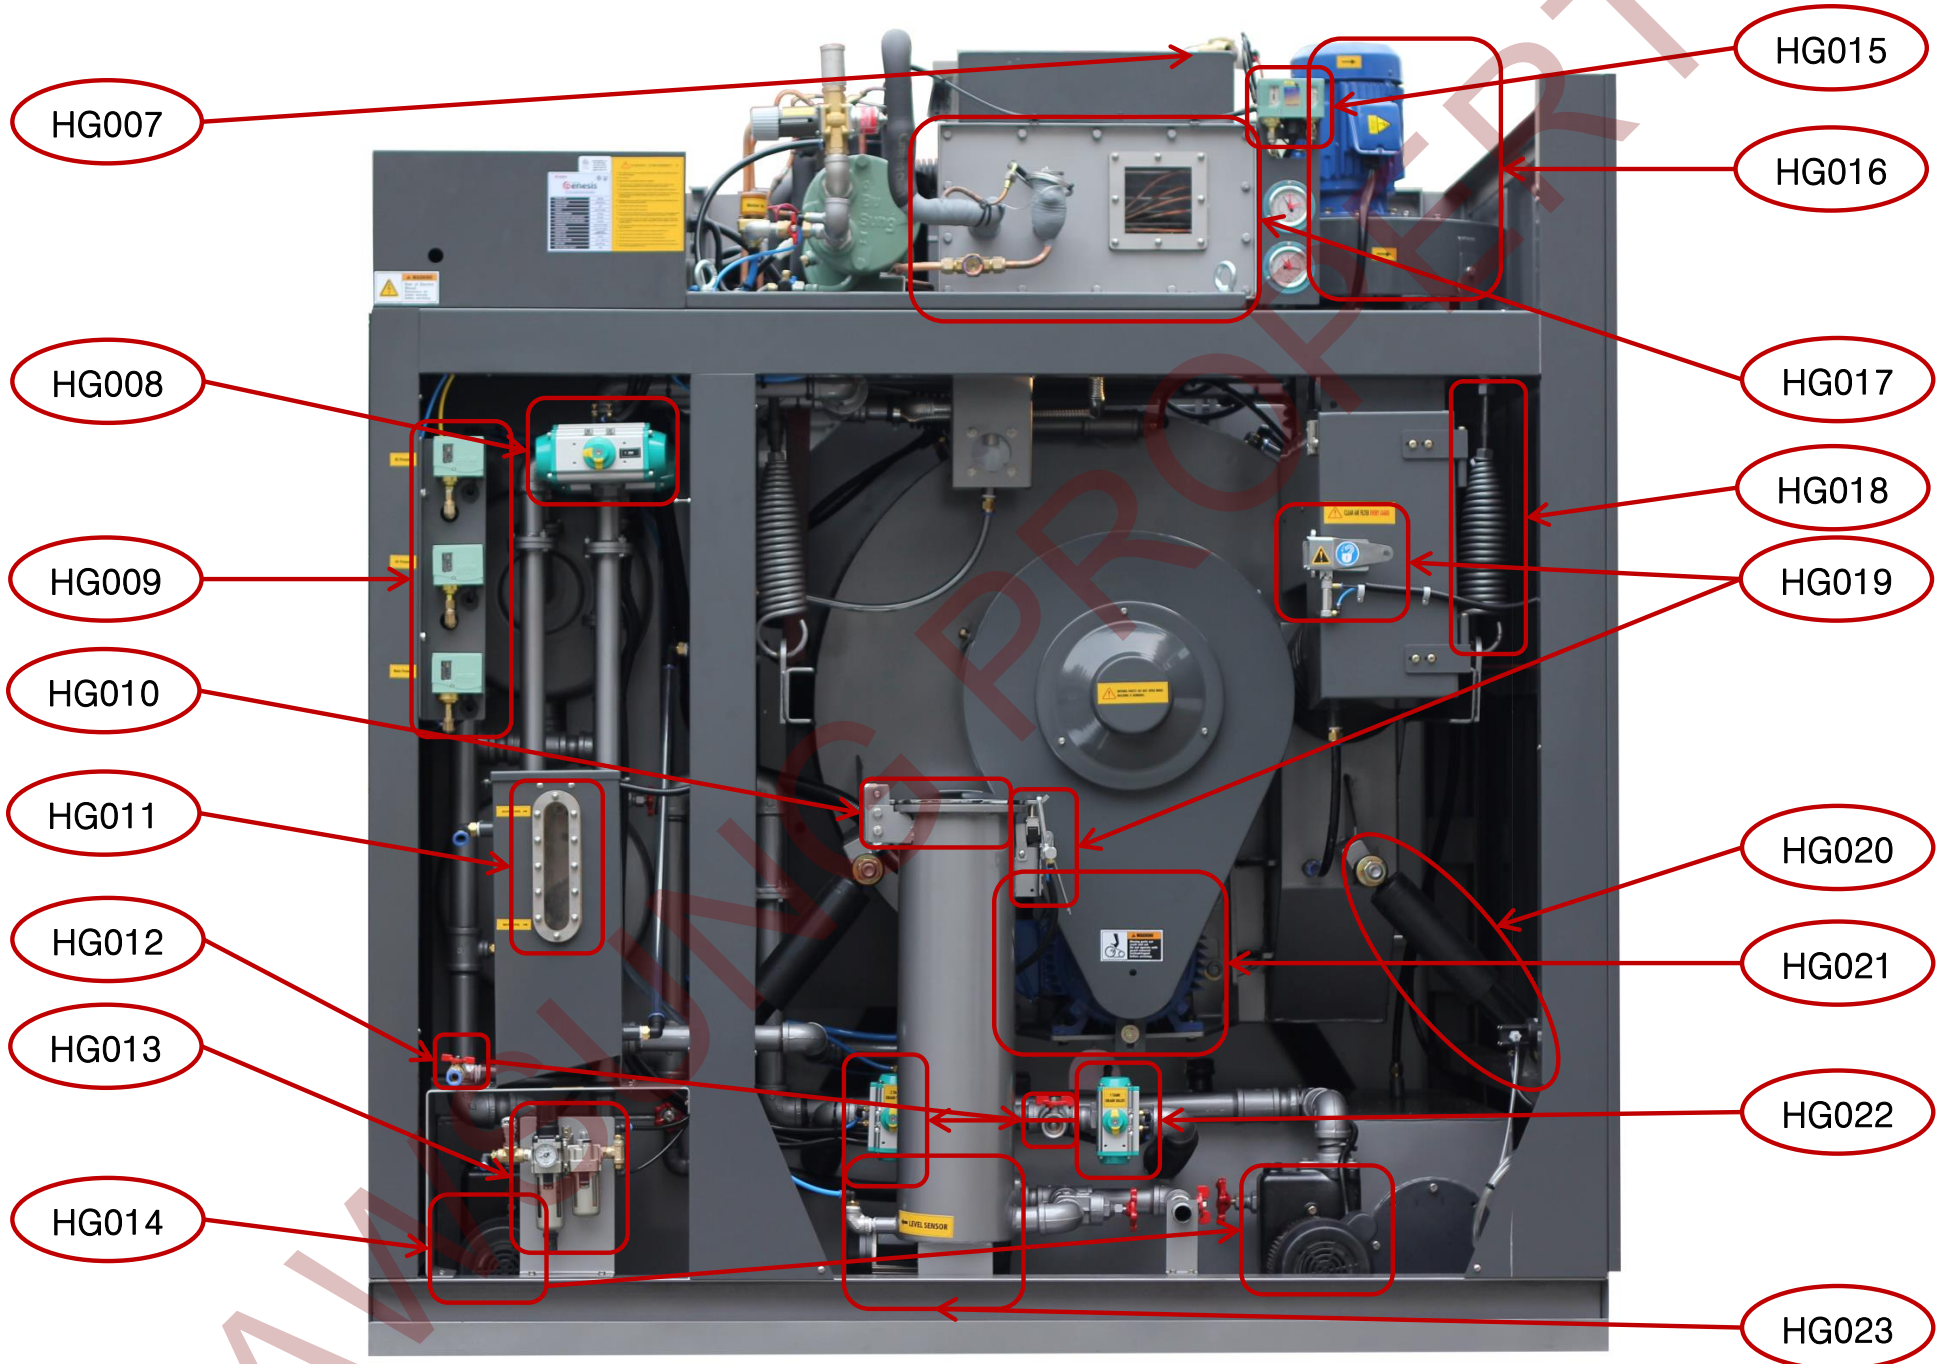

# Hydrocarbon Genesis HSDD 250

HG007

HG015

HG008

HG016

HG009

HG017

HG010

HG022

HG023

extension valve set

Lint filter

Button Trap

Trap filter bag

HG010