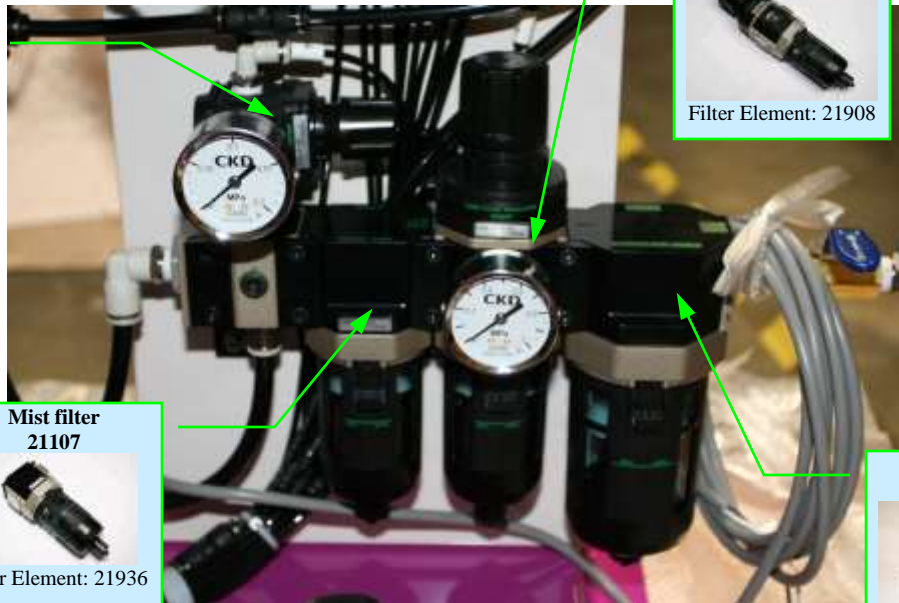

**Speed Controller, Main Air Bag
06302**

**Main Filter Regulator
21314**

Filter Element: 21908

**Regulator for Back Holder
06029**

**Mist filter
21107**

Filter Element: 21936

**Drain Filter
21501**

***Parts Number correspond to Equipment Serial: 4N2-0261-114 to time of writing. Please refer to your user manual for correct part number for your equipment.**