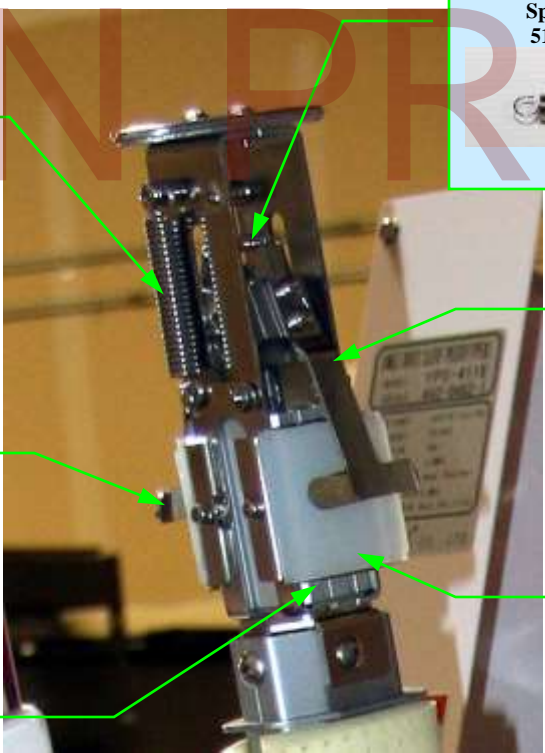

JAPAN PROPE