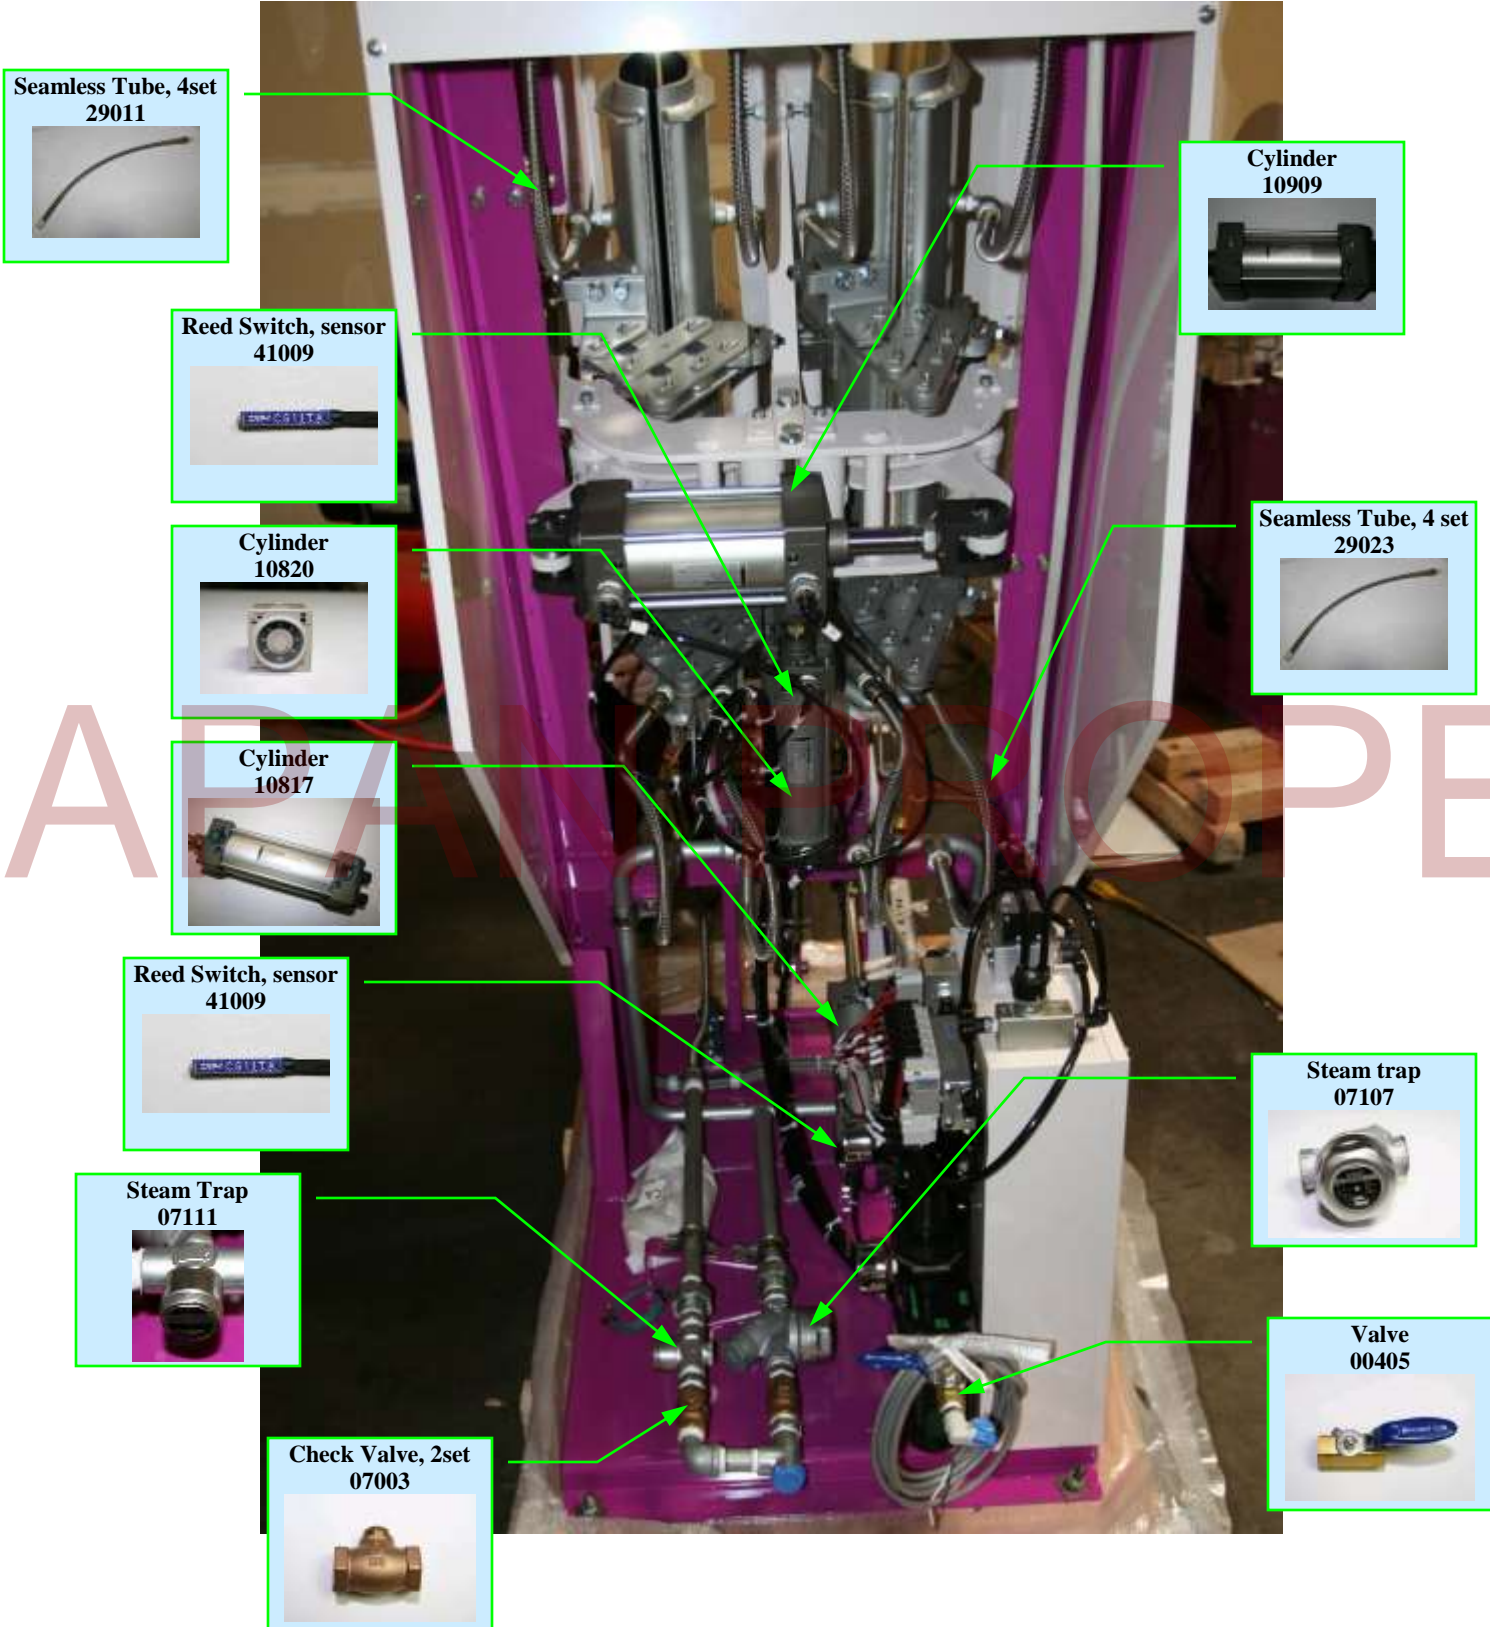

YAC Corporation. Quick Reference-YPS-403

*Parts Number correspond to Equipment Serial: 4N2-0261-114 to time of writing. Please refer to your user manual for correct part number for your equipment.
 The Information contained in this document is the sole property of Y. A. C. Co., Ltd. ("YAC" herein after). Any reproduction in part or as a whole without the written permission of Y. A. C. Co., Ltd. is Prohibited.

YAC Corporation. Quick Reference-YPS-403

YAC Corporation. Quick Reference-YPS-403

*Parts Number correspond to Equipment Serial: 4N2-0261-114 to time of writing. Please refer to your user manual for correct part number for your equipment.
The Information contained in this document is the sole property of Y. A. C. Co., Ltd. ("YAC" herein after). Any reproduction in part or as a whole without the written permission of Y. A. C. Co., Ltd. is Prohibited.

**Speed Controller, Main Air Bag
06302**

**Main Filter Regulator
21314**

Filter Element: 21908

**Regulator for Back Holder
06029**

**Mist filter
21107**

Filter Element: 21936

**Drain Filter
21501**

***Parts Number correspond to Equipment Serial: 4N2-0261-114 to time of writing. Please refer to your user manual for correct part number for your equipment.**