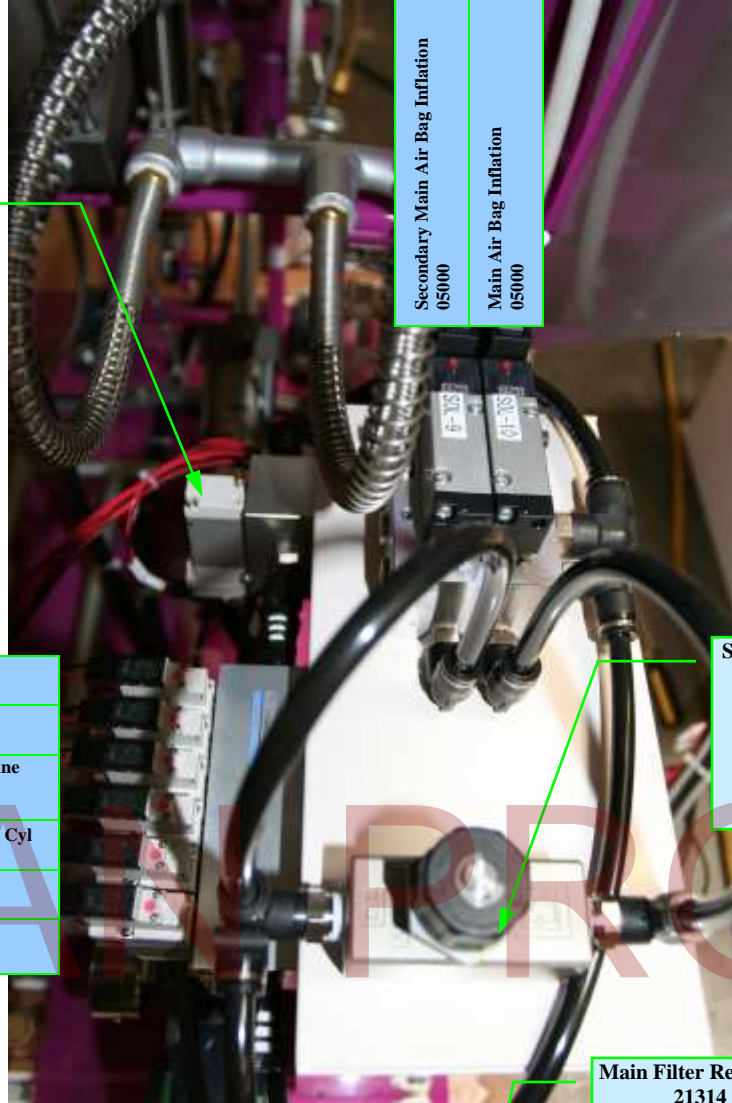

YAC Corporation. Quick Reference-YPS-403

Solenoid For: