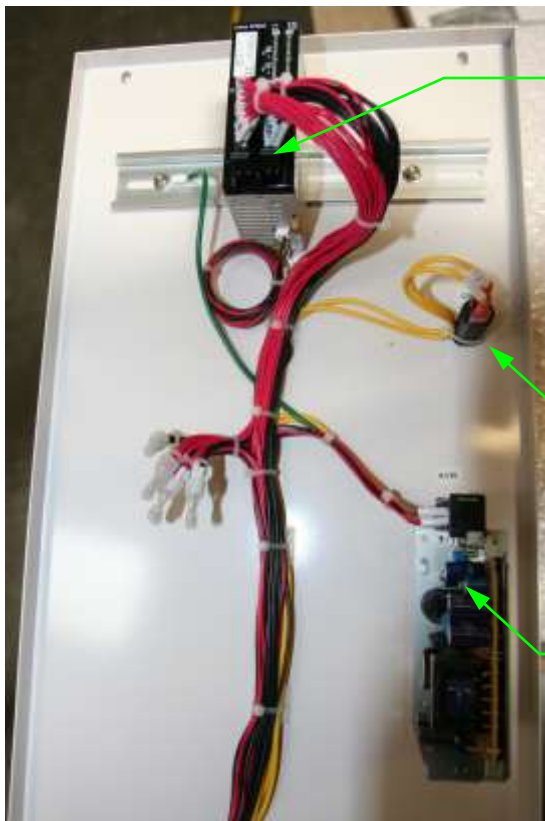

YAC Corporation. Quick Reference-YPS-403