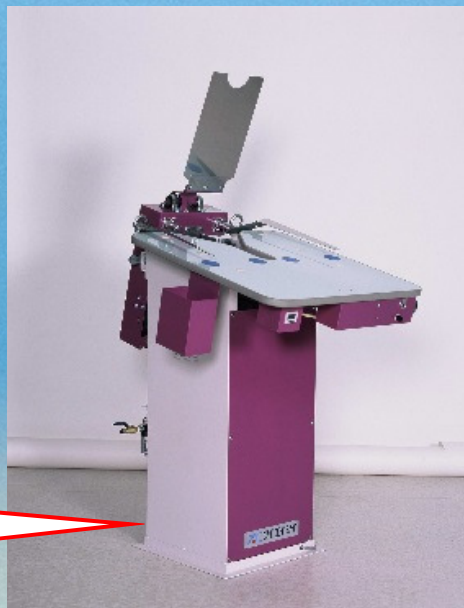

FAST !
EASY !
HIGH QUALITY !

Productivity
120 Shirts/Hour

- _ FFM-322 Semi-Automated shirts folder
- _ Small foot print and easy operation.
- _ YBF-001 Automated packing machine.
- _ Simple operation. Just slide folded shirts.
- _ YBF-001 is capable of packing 400 shirts per hour.
- _ Still manufactured in Japan

Small Footprint

- _ Semi-Auto machine
- _ Easy operation

Model	Power Input	Power Input	Power	Steam	Air	Weight	Dimensions
FFM-322	E Model 110V, 1 Phase	U Model 220V, 1 Phase	25 W	NA	0.5 Mpa 1 Litter/Hr	50kg	W x D x H (mm)
Semi-Auto Shirts Folder				NA			690 x 850 x 1430
Model	Power Input	Power Input	Power	Steam	Air	Weight	Dimensions
YBF-001	E Model 110V, 1 Phase	U Model 220V, 1 Phase	400 W	NA	0.5 Mpa 5.5 Litter/Hr	115kg	W x D x H (mm)
Packing Machine				NA			520 x 1225 x 1260